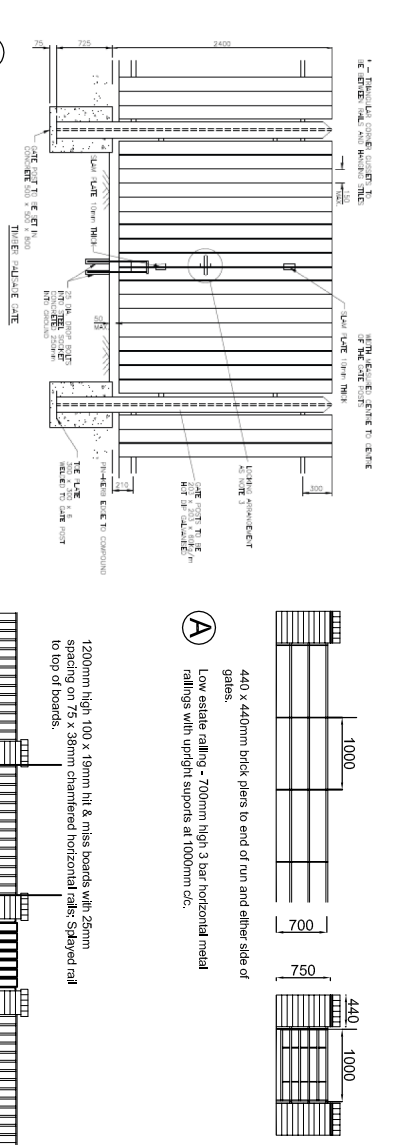

DRWELL CLOSE

BANGALDY

BANGALDY

BANGALDY

Newton Garth Farm

MP 5

Baro Const

External Materials

A	External Materials A Brick Type: Edenhall Halkham Red The Type: Manley Modern Smooth Grey
B	External Materials B Brick Type: Edenhall Lancaster Blend The Type: Manley Modern Old English Dark Red

1. **NOTES:**
1) Certain house types may have Art Stone head and/or eills to the elevations rather than contrasting brick details (refer to house elevations for details).
  2) The roofline shall be finished in plain tiles rather than the lead for the main roof.
  3) Certain house types may have areas of render. This is to be Parox Monococue in Natural (G20) with a scratch finish.

FENCING/WALLING SCHEDULE

1. **REF:**
- (A) 700mm Low estate railings to contain gardens
  - (B) 1800mm Masonry wall with fencing panels
  - (C) 1200mm Post & rail fence between gardens
  - (D) 1800mm High Close boarded timber fencing
  - (E) 2400mm High timber palisade fence/gate

PERSIMMON MASONRY ENCLOSURES TO BE BUILT USING HANSON ADOBE SPECIAL RESERVE BRICK TYPE
CHARLES CHURCH MASONRY ENCLOSURES TO BE BUILT USING HANSON EDWARDIAN DRAGFACED BRICK TYPE

PLEASE REFER TO STANDARD FENCING/WALLING DRAWING FOR DETAILS

SCHEDULE OF ACCOMMODATION

MOLLTON	2 BED TER	9no.	611 sq.ft.
HANBURY	3 BED SEMI/TER	24no.	761 sq.ft.
RUFFORD	3 BED SEMI/DET(1)31no.	879 sq.ft.	
SWALE 2	3 BED SEMI/TER	35no.	929 sq.ft.
HATFIELD	3 BED DET	28no.	969 sq.ft.
ROSEBERRY	4 BED DET	20no.	1096sq.ft.
LIMLEY	4 BED DET	1no.	1220 sq.ft.
TOTALS		148no.	133520 sq.ft.

SITE AREA = 12.28 ACRES
POS AREA = 3.78 ACRES
NET DEV AREA = 8.5 ACRES
COVERAGE = 15708 sq.ft. per Acre.

Denotes Affordable Units